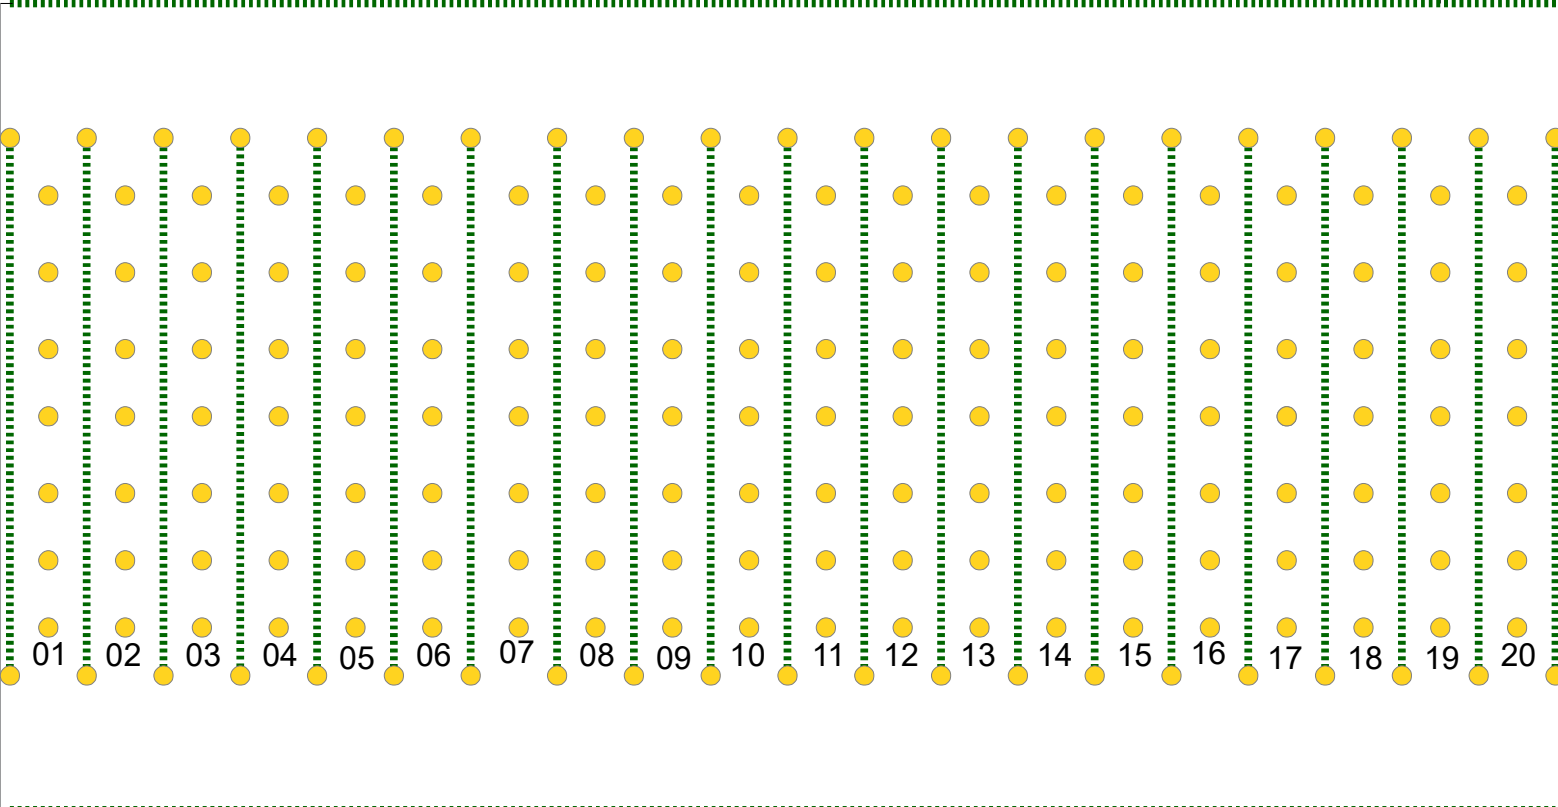

Fish Area

Back Loading

Front Office

Grow Tower Example
6" PVC Pipe 8' long
20 Plants per Tower
Towers Spaced 18" apart
(centre-centre)