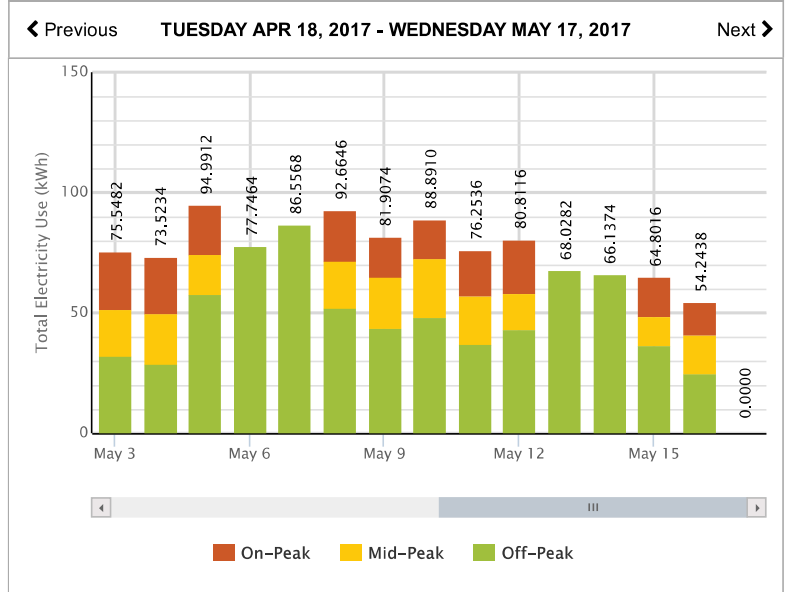

- [My Usage](#)
  (Home.aspx)
- [Hourly](#)
  (Hourly.aspx)
- [Daily](#)
  (Daily.aspx)
- [Monthly](#)
  (Monthly.aspx)
- [Compare My Bills](#)
  (BillingPeriod.aspx)
- [Predict My Bill](#)
  (Prediction.aspx)

Customer Logout

Where am I? Hydro One (<http://www.hydroone.com>) > My Account
(<https://www.myaccount.hydroone.com/secure/EC/ecustomer/en/ECAction?Page=ECSelfServicePage&Action=SelfService>) > TOU (Home.aspx) Off-Peak until 7:00 AM Today Next Period

[Home](#)
(<https://www.myaccount.hydroone.com/secure/EC/ecustomer/en/ECAction?Page=ECSelfServicePage&Action=SelfService>)

Back to My Account (<https://www.myaccount.hydroone.com/secure/EC/ecustomer/en/ECAction?Page=ECSelfService>)

MY ELECTRICITY USE: DAILY

Name: Mr. Peter Riden | Account: 200111541176 | Meter: J2810834

SUMMER RATES (MAY 1, 2017 - NOV 01, 2017)

Electricity	Price (¢/kWh)	Weekdays	Weekends/Holidays
	7.7	07:00 PM-07:00 AM	All Day
	11.3	07:00 AM-11:00 AM and 05:00 PM-07:00 PM	Not Applicable
	15.7	11:00 AM-05:00 PM	Not Applicable

WINTER RATES (NOV 1, 2016 - MAY 01, 2017)

Electricity	Price (¢/kWh)	Weekdays	Weekends/Holidays
	8.7	07:00 PM-07:00 AM	All Day
	13.2	11:00 AM-05:00 PM	Not Applicable
	18	07:00 AM-11:00 AM and 05:00 PM-07:00 PM	Not Applicable

Did You Know

Update to... of a room
ENERGY
certified
There's a
(<http://www.hy...>
utm_source=M

Information presented on this site is for education purposes to help you manage your energy consumption on Time-of-Use prices.

Time-Of-Use prices reflect the cost of the 'electricity' line of your bill only. Delivery, Regulatory and Debt Retirement charges are additional line items found on your bill and are not included here. See my bill explained (<http://www.hydroone.com/MyHome/MyAccount/MyBill/Pages/default.aspx>) for more information.